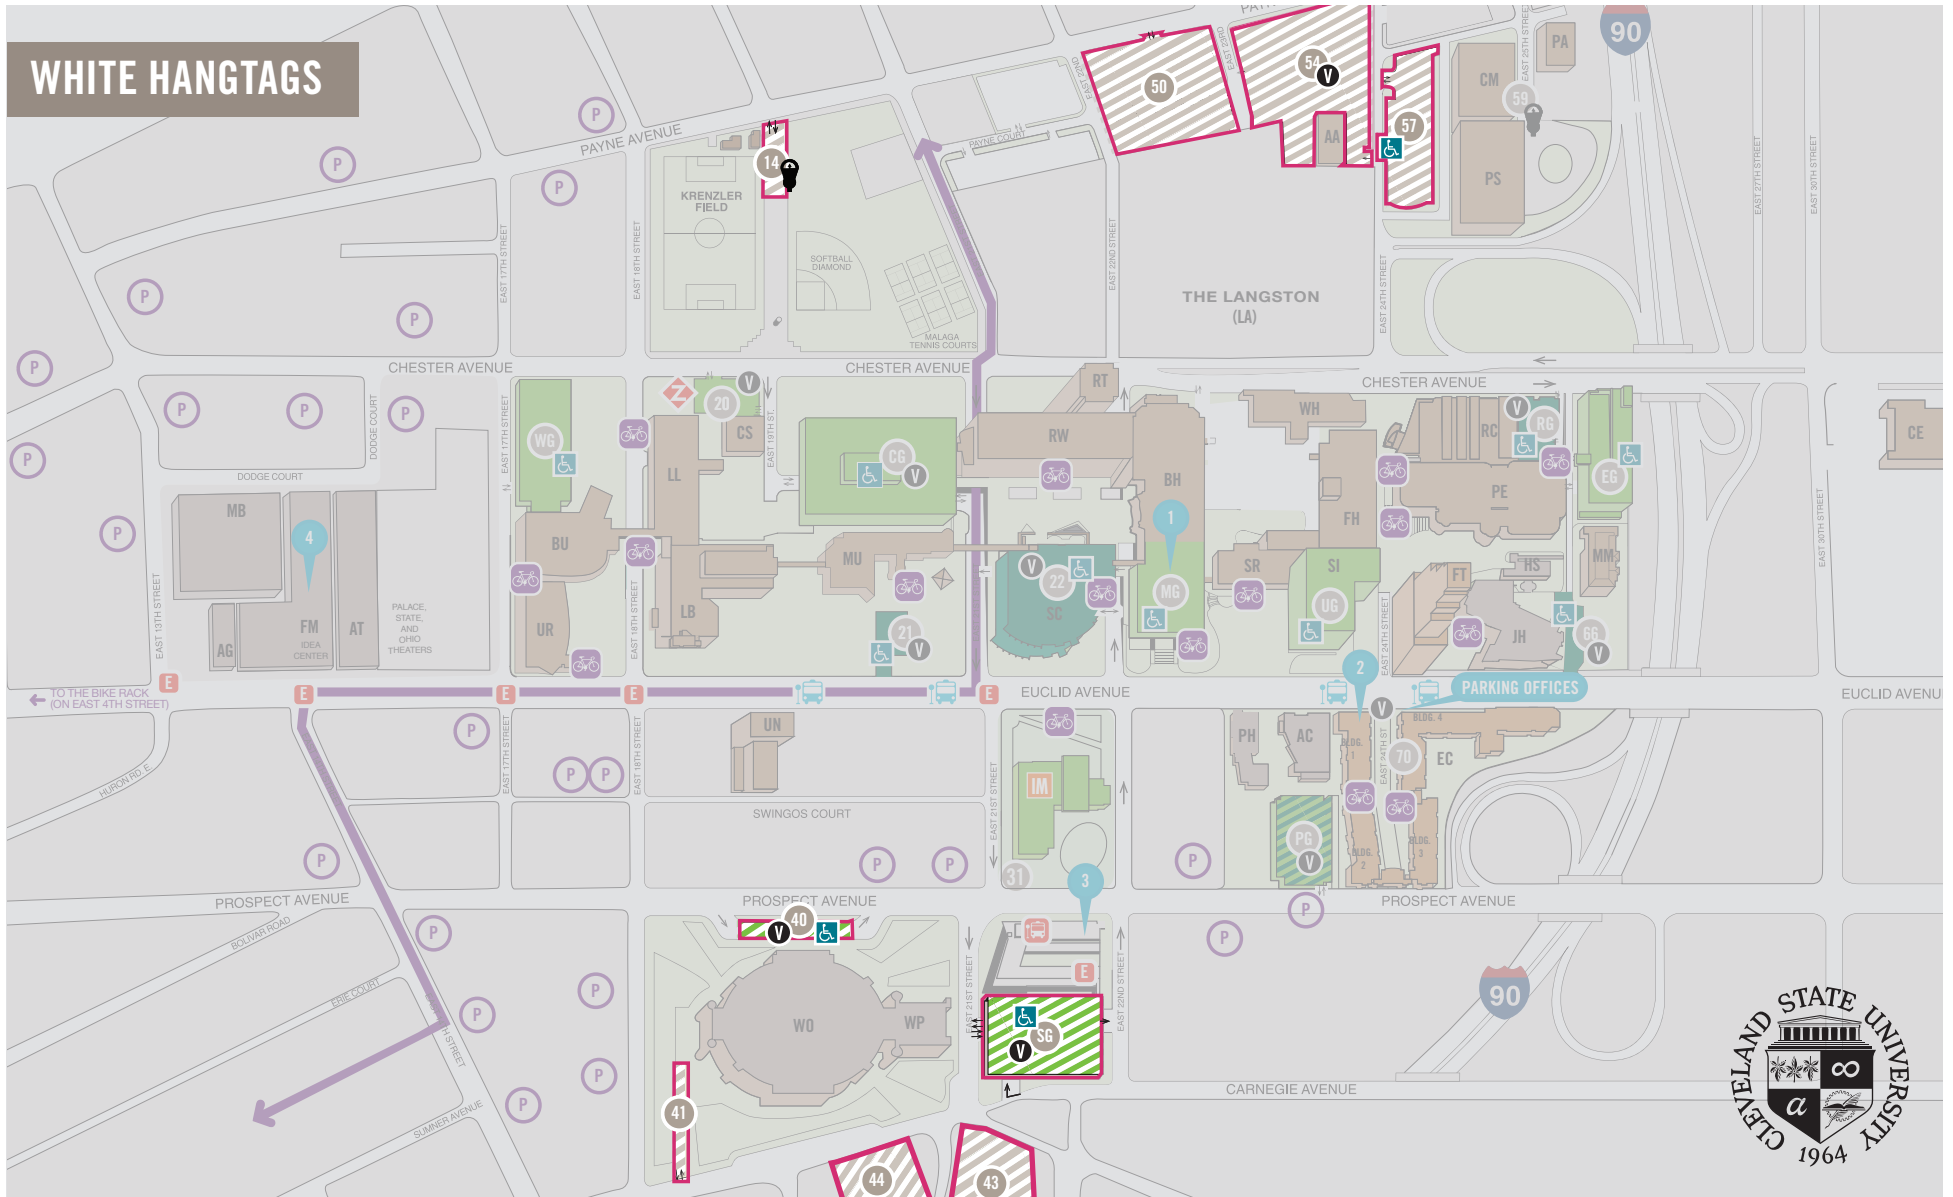

WHITE HANGTAGS

PARKING LOCATIONS

Lot 14***	14		
Lot 20	20		
Lot 21	21		
Lot 22	22		
Lot 31	31	RESERVED ONLY	
Lot 40***	40		
Lot 41***	41		
Lot 43	43	LOT 43/44 PERMITS	
Lot 44	44	LOT 43/44 PERMITS	
Lot 50	50		
Lot 54	54		
Lot 57	57		
Lot 59	59		

Lot RG* (Rec Center)	RG		
Lot 66	66		
Lot 70	70		
Lot CG (Central Garage)	CG		
Lot EG (East Garage)	EG		
Lot MG (Main Classroom Garage)	MG		

E. 21ST ONLY
AFTER 3PM

Lot PG (Prospect Garage)**	PG		
Lot SG (South Garage)***	SG		
Lot UG (Underground Garage)	UG		
Lot WG (West Garage)	WG		

AFTER 3PM

Dropoff/Pickup Zone Metered Parking Available

Visitors

Evening & Night Permit Parking available in all permit locations except PG and SG.

White permits valid in CG M-F 5:30 pm-11:59 pm and Saturday and Sunday.

Green permits valid in white lots M-F 5:30 pm-11:59 pm and Saturday and Sunday.

Overnight visitor parking in SG only.

*Rec permits and visitors only
**Visitor and PG permits only
***Location may close for special events